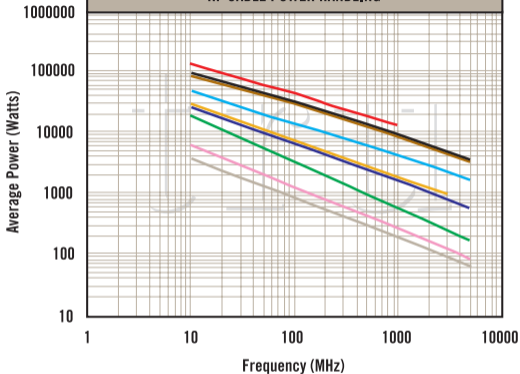

RF CABLE POWER HANDLING

RG-214
RG-217
RG-218
RG-393
CINTRU 1200

TRU-560
TRU FLEX-500
TRU-500
TRU-920

40°C Matched Load